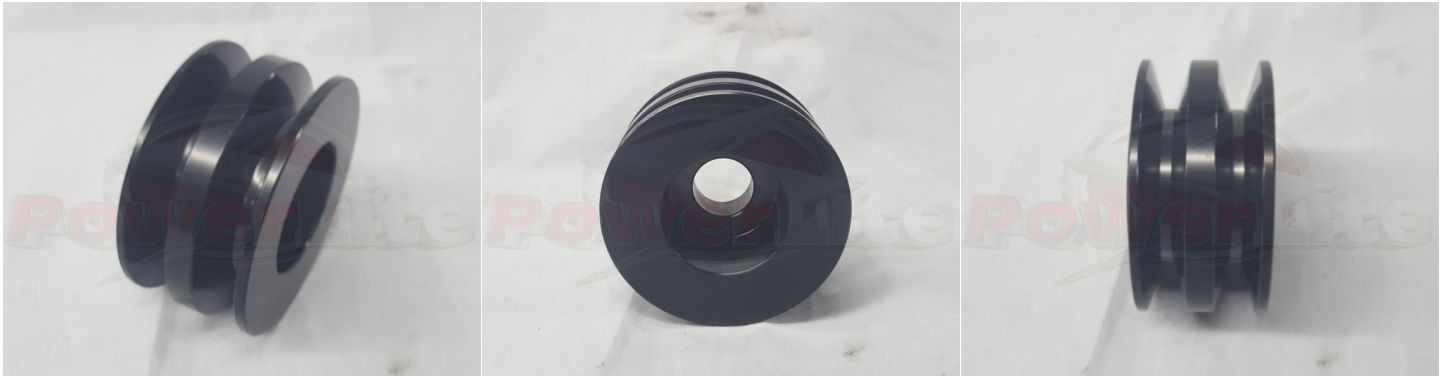

Auto Electrical Accessories

VVS6217

"Double V" steel pulley

Powerlite solid steel, double "V" 62mm pulley for a 17mm shaft

VVS6217

Item	Value
Grooves	2
Material	Steel
Pulley diameter	62 mm
Shaft diameter	17 mm
Weight	0.10 kg