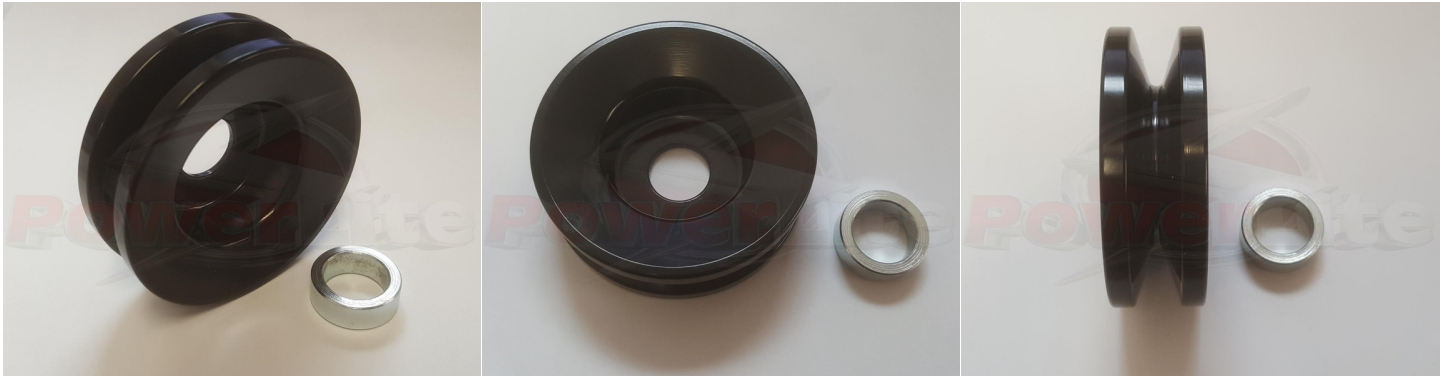

Auto Electrical Accessories

VST631510

Diameter 63mm - Shaft Width 15mm - Belt Width 10mm

Powerlite solid steel, single "V" 63mm pulley for a 15mm shaft

VST631510

Item	Value
Grooves	1
Material	Steel
Pulley diameter	63 mm
Shaft diameter	15 mm
Weight	0.10 kg