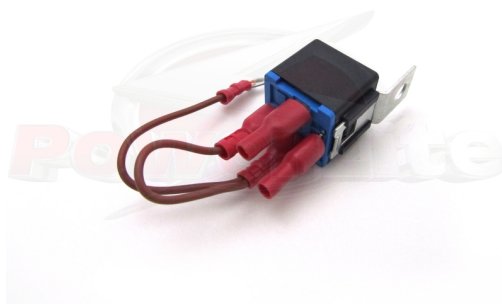

## RAC921

Relay for + Earth Dynalites

PowerLite Relay