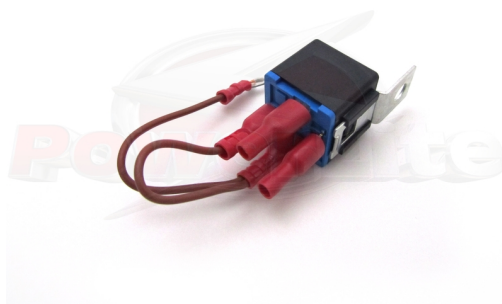

Auto Electrical Accessories

RAC921

Relay for + Earth Dynalites

PowerLite Relay

RAC921

Item	Value
Weight	0.10 kg