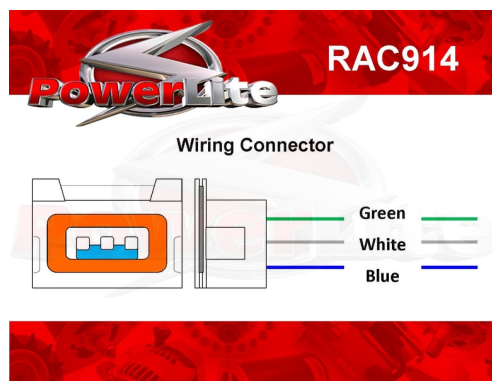

Auto Electrical Accessories

RAC914

PowerLite Plug

RAC914

Item	Value
Weight	0.10 kg