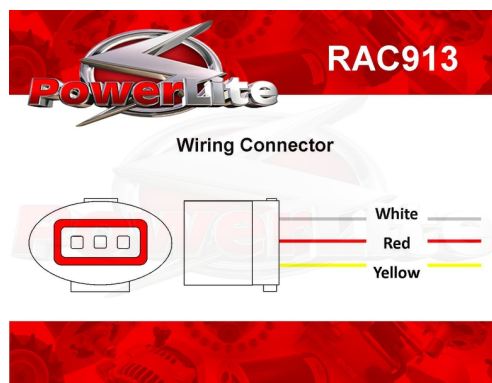

Auto Electrical Accessories

RAC913

PowerLite Plug

RAC913

Item	Value
Weight	0.10 kg