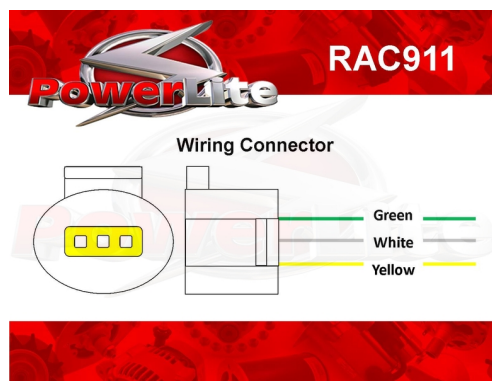

Auto Electrical Accessories

RAC911

PowerLite Plug

RAC911

Item	Value
Weight	0.10 kg