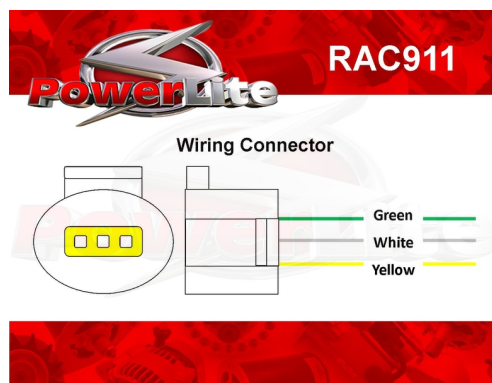

Auto Electrical Accessories

RAC911

PowerLite Plug

RAC911

Item	Value
Weight	0.10 kg