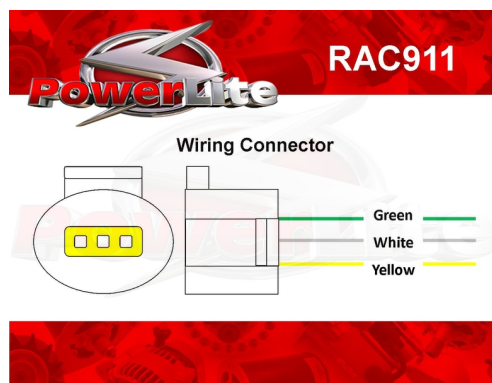

Auto Electrical Accessories

RAC911

PowerLite Plug

RAC911	
Item	Value
Weight	0.10 kg