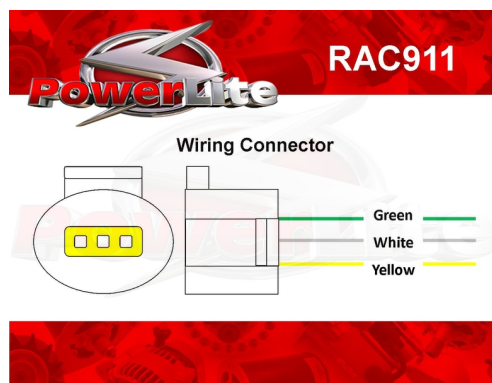

Auto Electrical Accessories

RAC911

PowerLite Plug

RAC911

| Item | Value |
|--------|---------|
| Weight | 0.10 kg |