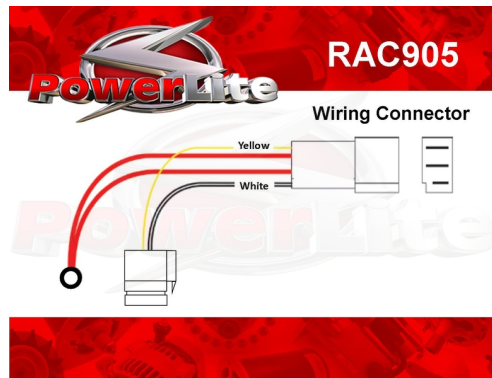

## RAC905

Connector plug for 3 wire alternators to Lucas type 3 pin plug.

PowerLite 3 Pin Plug Conversion Lead

RAC905	
Item	Value
Weight	0.10 kg