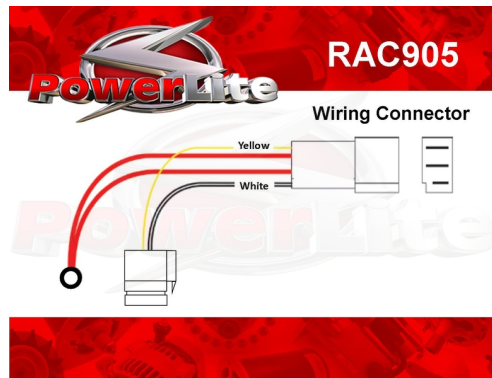

Auto Electrical Accessories

RAC905

Connector plug for 3 wire alternators to Lucas type 3 pin plug.

PowerLite 3 Pin Plug Conversion Lead

RAC905	
Item	Value
Weight	0.10 kg