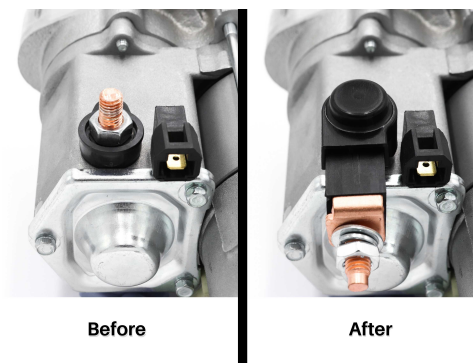

## RAC900

Powerlite Starter Motor Adaptor Terminal. This handy little adaptor helps to relocate the main battery terminal to the rear of the unit, helping to ease fitment in tight situations.

Powerlite Starter Motor Adaptor Terminal. This handy little adaptor helps to relocate the main battery terminal to the rear of the unit, helping to ease fitment in tight situations.