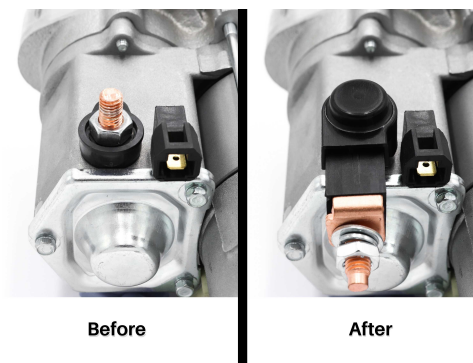

Auto Electrical Accessories

RAC900

Powerlite Starter Motor Adaptor Terminal. This handy little adaptor helps to relocate the main battery terminal to the rear of the unit, helping to ease fitment in tight situations.

Powerlite Starter Motor Adaptor Terminal. This handy little adaptor helps to relocate the main battery terminal to the rear of the unit, helping to ease fitment in tight situations.

RAC900

Item	Value
Weight	0.10 kg