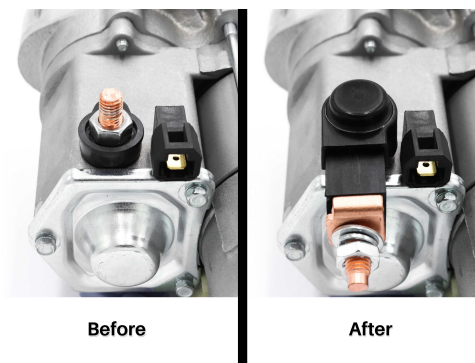

Auto Electrical Accessories

RAC900

Powerlite Starter Motor Adaptor Terminal. This handy little adaptor helps to relocate the main battery terminal to the rear of the unit, helping to ease fitment in tight situations.

Powerlite Starter Motor Adaptor Terminal. This handy little adaptor helps to relocate the main battery terminal to the rear of the unit, helping to ease fitment in tight situations.

RAC900	
Item	Value
Weight	0.10 kg