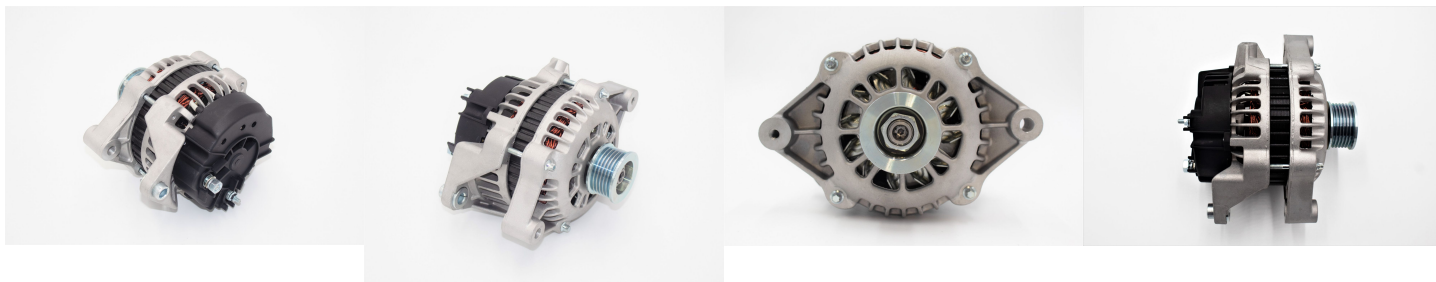

Performance Alternators

RAC723

Vauxhall 2.0 1.6v C20XE 100 amp alternator, fitted with a 6 rib multi-groove pulley

Vauxhall 2.0 1.6v C20XE 100 amp alternator, fitted a 6 rib multi-groove pulley

| RAC723 | | | |
|----------|-------|-------------|--------|
| Make | Model | Engine Size | Year |
| Vauxhall | 20XE | 2.0 | 1988 - |

| RAC723 | |
|----------------------|--------|
| Item | Value |
| Amps | 100 A |
| Shaft diameter | |
| Voltage | 12 V |
| Weight | 4.8 kg |
| Wiring configuration | |
| FITS | |
| Year | |
| 1988 - | |