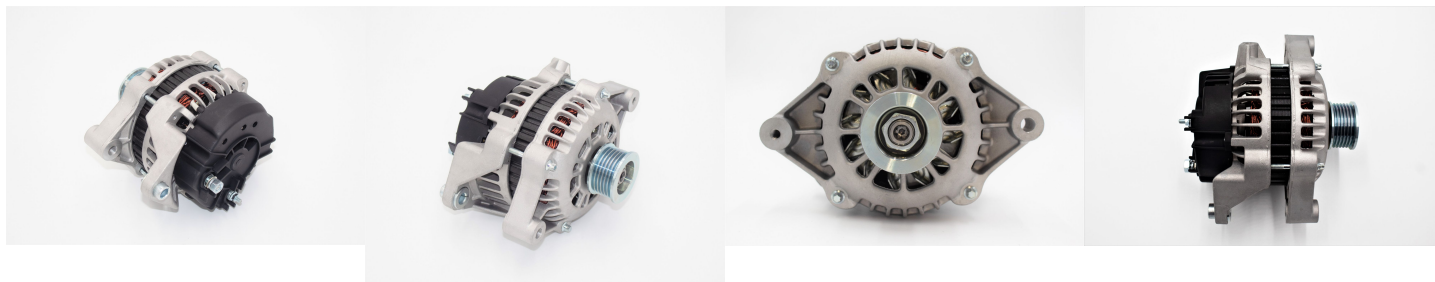

# Performance Alternators

## RAC723

Vauxhall 2.0 1.6v C20XE 100 amp alternator, fitted with a 6 rib multi-groove pulley

Vauxhall 2.0 1.6v C20XE 100 amp alternator, fitted a 6 rib multi-groove pulley

RAC723			
Make	Model	Engine Size	Year
Vauxhall	20XE	2.0	1988 -

RAC723	
Item	Value
Amps	100 A
Shaft diameter	
Voltage	12 V
Weight	4.8 kg
Wiring configuration	
FITS	
Year	
1988 -	