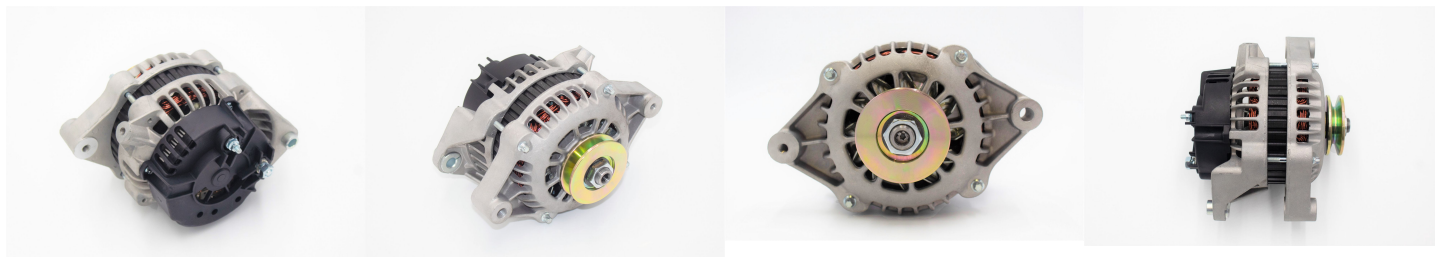

# Performance Alternators

## RAC722

Vauxhall 2.0 1.6v 20XE 100 amp alternator, fitted with single V pulley

Vauxhall 2.0 1.6v 20XE 100 amp alternator, fitted with single V pulley

RAC722			
Make	Model	Engine Size	Year
Vauxhall	20XE	2.0	1987 -

RAC722	
Item	Value
Amps	100 A
Shaft diameter	
Voltage	12 V
Weight	4.8 kg
Wiring configuration	
FITS	
Year	
1987 -	