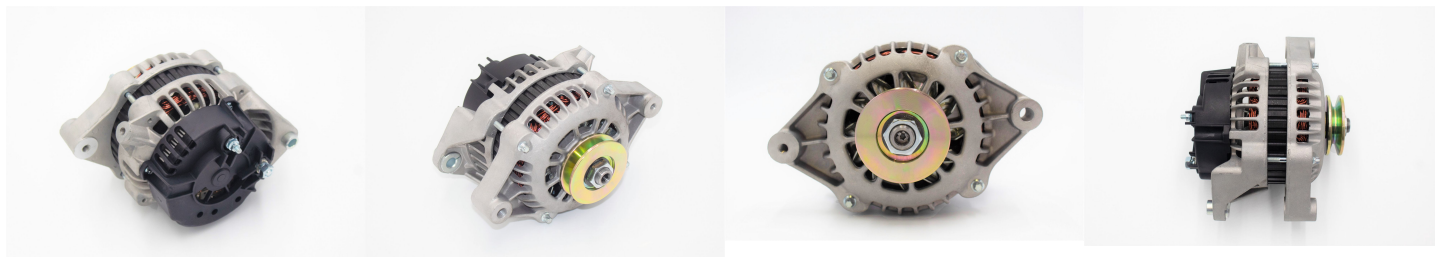

Performance Alternators

RAC722

Vauxhall 2.0 1.6v 20XE 100 amp alternator, fitted with single V pulley

Vauxhall 2.0 1.6v 20XE 100 amp alternator, fitted with single V pulley

RAC722			
Make	Model	Engine Size	Year
Vauxhall	20XE	2.0	1987 -

RAC722	
Item	Value
Amps	100 A
Shaft diameter	
Voltage	12 V
Weight	4.8 kg
Wiring configuration	
FITS	
Year	
1987 -	