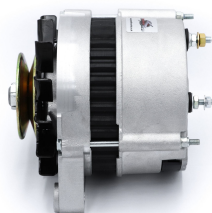

# Performance Alternators

## RAC695

Alternator suitable for Lotus Europa with Renault engine 1966 - 1975 brand new, heavy duty alternator with an internal regulator .

Brand new 70 amp alternator with an internal regulator. This heavy duty unit fits Lotus Europa with Renault Engine 1966 – 1975.

RAC695	
Item	Value
Amps	70 A
Shaft diameter	17mm
Voltage	12 V
Weight	4.10 kg
Wiring configuration	