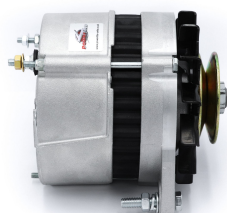

# Performance Alternators

## RAC695

Alternator suitable for Lotus Europa with Renault engine 1966 - 1975 brand new, heavy duty alternator with an internal regulator .

Brand new 70 amp alternator with an internal regulator. This heavy duty unit fits Lotus Europa with Renault Engine 1966 – 1975.

RAC695	
Item	Value
Amps	70 A
Shaft diameter	17mm
Voltage	12 V
Weight	4.10 kg
Wiring configuration	