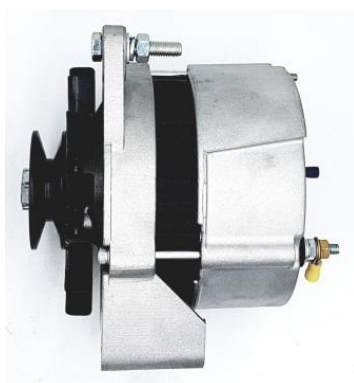

Performance Alternators

RAC683

Heavy duty replacement for the original Lucas 11 AC alternator with a "left hand" mounting. This brand new unit produces 80 amps and has a built in regulator.

Straight replacement for a Lucas 11 AC alternator with a "left hand" mounting - PCA00012 in the Powerlite Classic range

RAC683

Item	Value
Amps	80 A
Shaft diameter	17 mm
Voltage	12 V
Weight	4.70 kg
Wiring configuration	