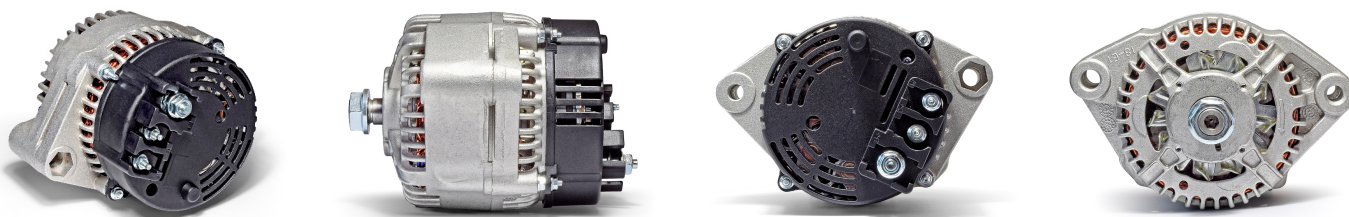

Performance Alternators

RAC671

Upated Lotus, MG and Rover K series engine stud type Alternator in 100 amps

Upated Lotus, MG and Rover K series stud type Alternator in 100 amps

RAC671

Item	Value
Amps	100 A
Shaft diameter	17mm
Voltage	12 V
Weight	4.00 kg
Wiring configuration	