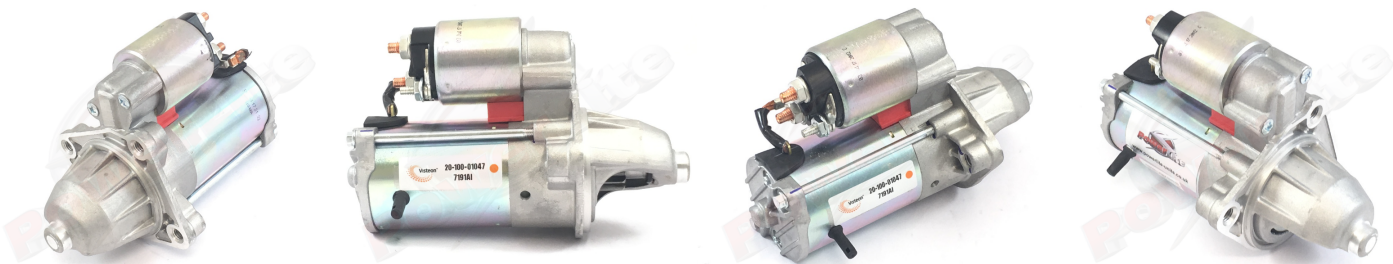

# High Torque Starter Motors

### VISTEON STARTER MOTOR

Original "Visteon" gear reduced starter motor, built to OEM Standards. Compact, lightweight and powerful units delivering huge cranking power

### RAC655

Make	Model	Engine Size	Year
Ford	Focus I	1.4i	1998 - 2005
Ford	Focus I	1.6	1998 - 2005
Mazda	121 III	1.25	1996 - 2002

### RAC655

Item	Value
Kilowatts	1.10 kW
Teeth	10
Voltage	12 V
Weight	3.00 kg