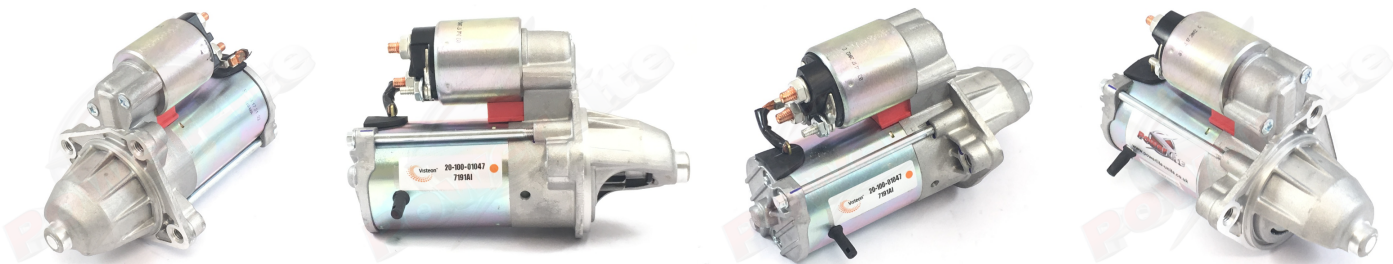

High Torque Starter Motors

RAC655

VISTEON STARTER MOTOR

Original "Visteon" gear reduced starter motor, built to OEM Standards. Compact, lightweight and powerful units delivering huge cranking power

RAC655			
Make	Model	Engine Size	Year
Ford	Focus I	1.4i	1998 - 2005
Ford	Focus I	1.6	1998 - 2005
Mazda	121 III	1.25	1996 - 2002

RAC655	
Item	Value
Kilowatts	1.10 kW
Teeth	10
Voltage	12 V
Weight	3.00 kg