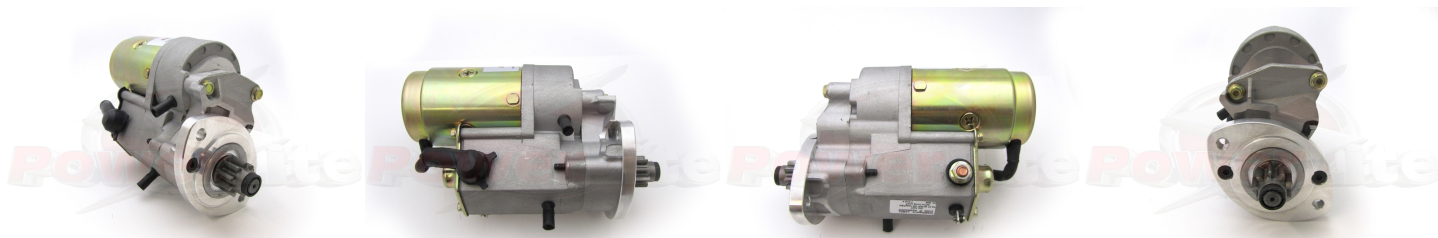

High Torque Starter Motors

RAC602

Incredibly powerful, offset gear-reduced starter motor. Based on a "Denso" style unit, this starter delivers huge cranking torque through a set of steel internal gears, drawing less current from the battery versus an original unit. Lightweight, compact and durable this unit uses minimum efficiency whilst delivering maximum power and has dual polarity.

RAC602			
Make	Model	Engine Size	Year
Robson	Compressor Engine		
Robson	Generator Engine		

RAC602	
Item	Value
Kilowatts	2.00 kW
Teeth	9
Voltage	12 V
Weight	5.20 kg