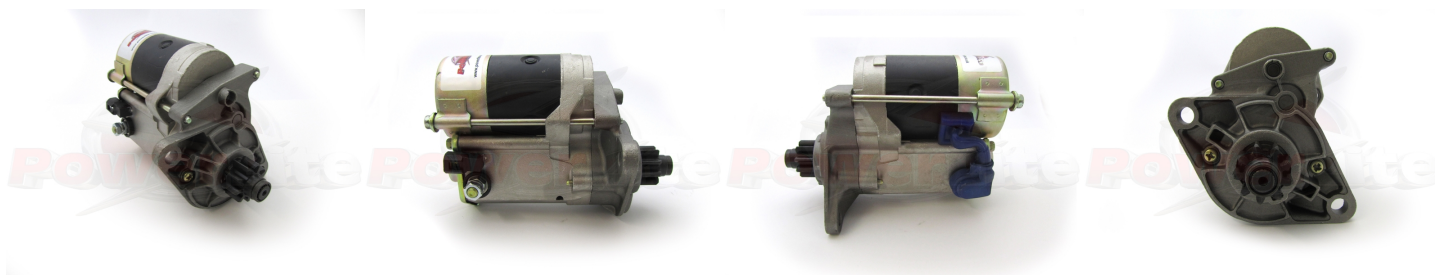

High Torque Starter Motors

RAC601

Direct replacement for original unit.

Incredibly powerful, offset gear-reduced starter motor. Based on a "Denso" style unit, this starter delivers huge cranking torque through a set of steel internal gears, drawing less current from the battery versus an original unit. Lightweight, compact and durable this unit uses minimum efficiency whilst delivering maximum power and has dual polarity.

RAC601			
Make	Model	Engine Size	Year
Bugati	T35		

RAC601	
Item	Value
Kilowatts	2.00 kW
Teeth	9
Voltage	12 V
Weight	3.60 kg