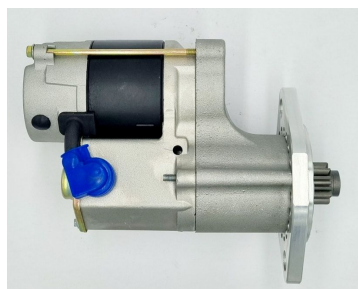

## RAC540

Toyota Land Cruiser FJ40 High Torque Starter Motor. Replaces OE Toyota 28100-60061

### RAC540

Item	Value
Kilowatts	1.40 kW
Teeth	9
Voltage	12 V
Weight	4.0
Rotation	Clockwise