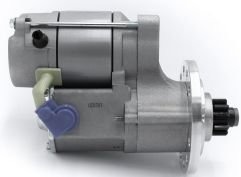

High Torque Starter Motors

RAC534

Powerlite replacement unit for Ford Flathead French Block V8 1932-1952

RAC534

Make	Model	Engine Size	Year
FORD	FLATHEAD FRENCH BLOCK V8		1932 - 1952

RAC534

Item	Value
Kilowatts	1.40 kW
Teeth	10
Voltage	12 V
Weight	4.00 kg