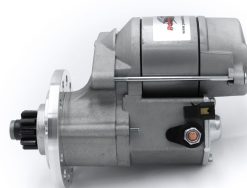

High Torque Starter Motors

RAC534

Powerlite replacement unit for Ford Flathead French Block V8 1932-1952

RAC534

Make	Model	Engine Size	Year
FORD	FLATHEAD FRENCH BLOCK V8		1932 - 1952

RAC534

Item	Value
Kilowatts	1.40 kW
Teeth	10
Voltage	12 V
Weight	4.00 kg