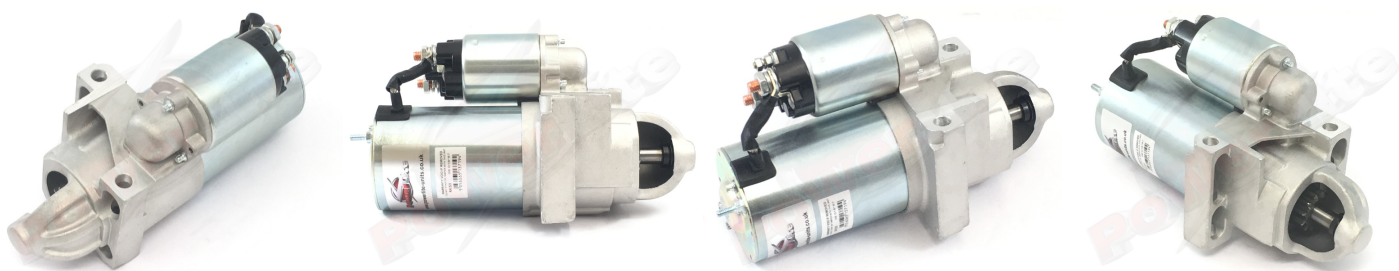

High Torque Starter Motors

RAC523

Direct replacement for original starter.

Chevrolet Short Block V8 auto and manual Strong, powerful, offset gear-reduced starter motor, delivering huge cranking torque through a set of steel internal gears. Lightweight, compact and durable this unit starts the engine faster with immense power, whilst drawing less current from the battery.

RAC523

Make	Model	Engine Size	Year
Chevrolet	Short Block V8 Auto		
Chevrolet	Short Block V8 Manual		

RAC523

Item	Value
Kilowatts	1.70 kW
Teeth	11
Voltage	12 V
Weight	4.00 kg