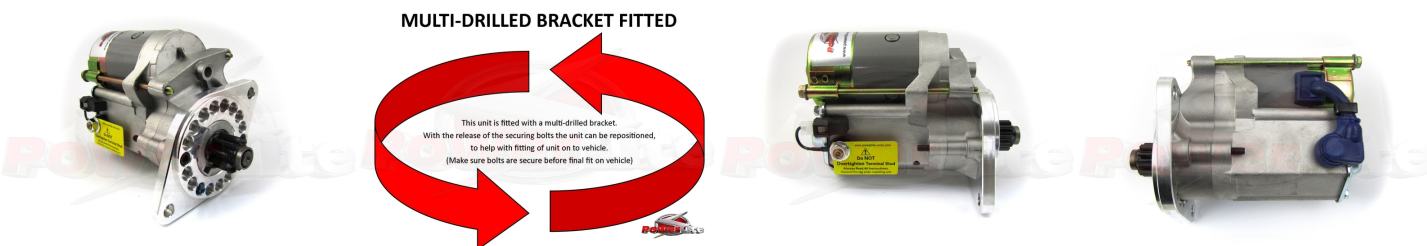

High Torque Starter Motors

RAC475

Direct Replacement For Original

Incredibly powerful, offset gear-reduced starter motor. Based on a "Denso" style unit, this starter delivers huge cranking torque through a set of steel internal gears, drawing less current from the battery versus an original unit. Lightweight, compact and durable this unit uses minimum efficiency whilst delivering maximum power and has dual polarity.

RAC475

Make	Model	Engine Size	Year
Jowett	Javelin		
Jowett	Jupiter		

RAC475

Item	Value
Kilowatts	1.00 kW
OEM	Lucas
Teeth	9
Voltage	12 V
Weight	3.90 kg