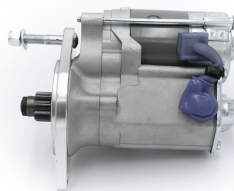

High Torque Starter Motors

RAC451

Coventry Climax with VW ring gear only.

Coventry Climax with VW ring gear & bellhousing Strong, powerful, offset gear-reduced starter motor, delivering huge cranking torque through a set of steel internal gears. Lightweight, compact and durable this unit starts the engine faster with immense power, whilst drawing less current from the battery.

RAC451

Make	Model	Engine Size	Year
Coventry Climax	Coventry Climax with VW ring gear & bellhousing		

RAC451

Item	Value
Kilowatts	1.40 kW
Teeth	10
Voltage	12 V
Weight	4.00 kg