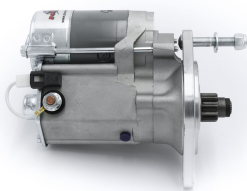

High Torque Starter Motors

RAC451

Coventry Climax with VW ring gear only.

Coventry Climax with VW ring gear & bellhousing Strong, powerful, offset gear-reduced starter motor, delivering huge cranking torque through a set of steel internal gears. Lightweight, compact and durable this unit starts the engine faster with immense power, whilst drawing less current from the battery.

RAC451

Make	Model	Engine Size	Year
Coventry Climax	Coventry Climax with VW ring gear & bellhousing		

RAC451

Item	Value
Kilowatts	1.40 kW
Teeth	10
Voltage	12 V
Weight	4.00 kg