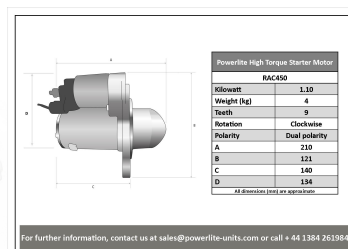

### RAC450

Make	Model	Engine Size	Year
Vauxhall	16V Red Top FWD		
Vauxhall	8V Silver Top FWD		

### RAC450

Item	Value
Kilowatts	1.10 kW
Teeth	9
Voltage	12 V
Weight	2.80 kg