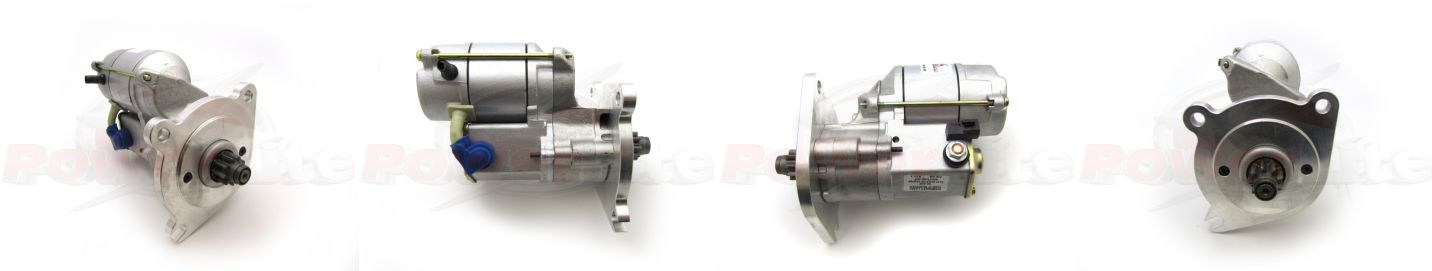

High Torque Starter Motors

RAC435

Direct replacement for original.

Alvis TD,TE,TE Post War Strong, powerful, offset gear-reduced starter motor, delivering huge cranking torque through a set of steel internal gears. Lightweight, compact and durable this unit starts the engine faster with immense power, whilst drawing less current from the battery.

RAC435

Make	Model	Engine Size	Year
Alvis	TD Post war		
Alvis	TE Post war		
Alvis	TF Post war		

RAC435

Item	Value
Kilowatts	1.40 kW
Teeth	9
Voltage	12 V
Weight	4.00 kg