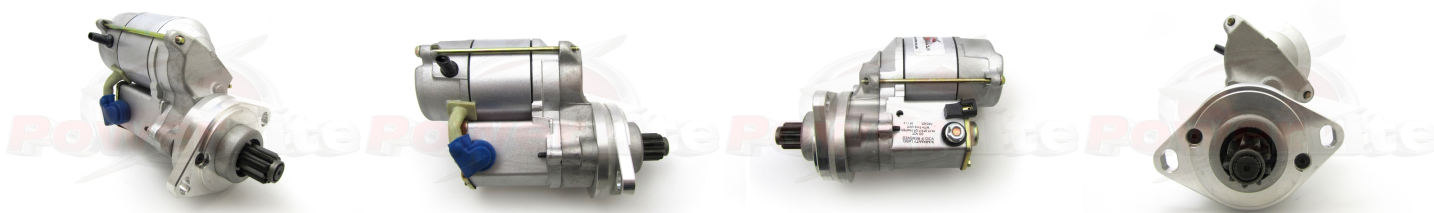

High Torque Starter Motors

RAC423

VW Caravelle and Transporter - direct replacement for original unit.

VW Caravelle and Transporter. Incredibly powerful, offset gear-reduced starter motor. Based on a "Denso" style unit, this starter delivers huge cranking torque through a set of steel internal gears, drawing less current from the battery versus an original unit. Lightweight, compact and durable this unit uses minimum efficiency whilst delivering maximum power and has dual polarity.

RAC423

Make	Model	Engine Size	Year
VW Volkswagen	Caravelle		
VW Volkswagen	Transporter		

RAC423

Item	Value
Kilowatts	1.40 kW
Teeth	9
Voltage	12 V
Weight	4.00 kg