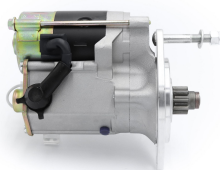

High Torque Starter Motors

RAC414

Direct replacement for original starter. (Only fits MG Midget Mk IV 1500)

MG Midget Mk IV 1500 Strong, powerful, offset gear-reduced starter motor, delivering huge cranking torque through a set of steel internal gears. Lightweight, compact and durable this unit starts the engine faster with immense power, whilst drawing less current from the battery.

RAC414

Make	Model	Engine Size	Year
MG	Midget Mk IV 1500	1493	1975 - 1980

RAC414

Item	Value
Kilowatts	1.00 kW
Teeth	9
Voltage	12 V
Weight	4.00 kg