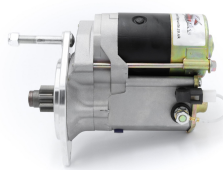

High Torque Starter Motors

RAC414

Direct replacement for original starter. (Only fits MG Midget Mk IV 1500)

MG Midget Mk IV 1500 Strong, powerful, offset gear-reduced starter motor, delivering huge cranking torque through a set of steel internal gears. Lightweight, compact and durable this unit starts the engine faster with immense power, whilst drawing less current from the battery.

RAC414

Make	Model	Engine Size	Year
MG	Midget Mk IV 1500	1493	1975 - 1980

RAC414

Item	Value
Kilowatts	1.00 kW
Teeth	9
Voltage	12 V
Weight	4.00 kg