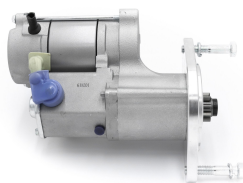

High Torque Starter Motors

RAC404A

Direct replacement for original unit with 29mm pinion. Check pinion diameter before fitting.

Jaguar V12. Engine with 29mm pinion Strong, powerful, offset gear-reduced starter motor, delivering huge cranking torque through a set of steel internal gears. Lightweight, compact and durable this unit starts the engine faster with immense power, whilst drawing less current from the battery. See RAC404 for 25mm pinion

RAC404A

Make	Model	Engine Size	Year
Jaguar	V12 with 29mm pinion	5.3	1971 - 1981

RAC404A

Item	Value
Kilowatts	1.40 kW
Teeth	9
Voltage	12 V
Weight	4.20 kg