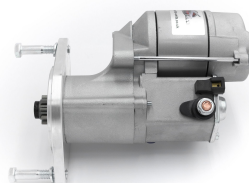

High Torque Starter Motors

RAC404A

Direct replacement for original unit with 29mm pinion. Check pinion diameter before fitting.

Jaguar V12. Engine with 29mm pinion Strong, powerful, offset gear-reduced starter motor, delivering huge cranking torque through a set of steel internal gears. Lightweight, compact and durable this unit starts the engine faster with immense power, whilst drawing less current from the battery. See RAC404 for 25mm pinion

RAC404A

Make	Model	Engine Size	Year
Jaguar	V12 with 29mm pinion	5.3	1971 - 1981

RAC404A

Item	Value
Kilowatts	1.40 kW
Teeth	9
Voltage	12 V
Weight	4.20 kg