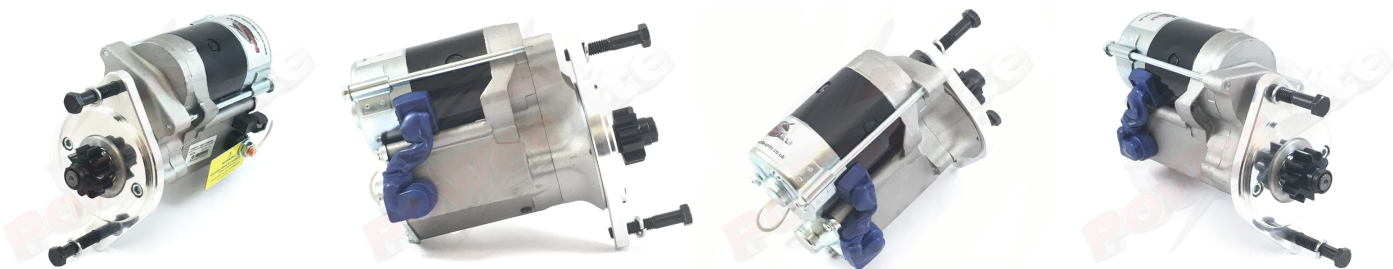

High Torque Starter Motors

RAC304

Direct replacement for original unit.

Incredibly powerful, offset gear-reduced starter motor. Based on a "Denso" style unit, this starter delivers huge cranking torque through a set of steel internal gears, drawing less current from the battery versus an original unit. Lightweight, compact and durable this unit uses minimum efficiency whilst delivering maximum power and has dual polarity.

RAC304

Make	Model	Engine Size	Year
Sunbeam	90 MK3		1956

RAC304

Item	Value
Kilowatts	1.00 kW
Teeth	10
Voltage	12 V
Weight	4.10 kg