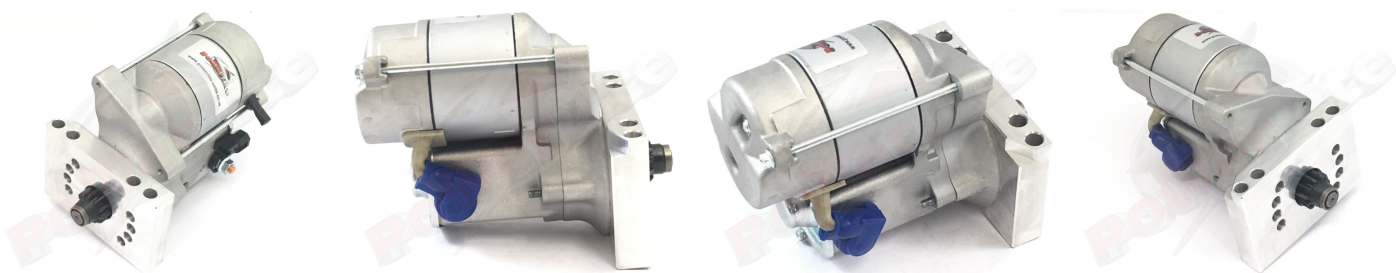

# High Torque Starter Motors

## RAC202

Direct replacement for original.

Incredibly powerful, offset gear-reduced starter motor. Based on a "Denso" style unit, this starter delivers huge cranking torque through a set of steel internal gears, drawing less current from the battery versus an original unit. Lightweight, compact and durable this unit uses minimum efficiency whilst delivering maximum power and has dual polarity.

### RAC202

Make	Model	Engine Size	Year
Chevrolet	Short Block V8 Auto		
Chevrolet	Short Block V8 Manual		

### RAC202

Item	Value
Kilowatts	1.00 kW
Teeth	11
Voltage	12 V
Weight	4.10 kg