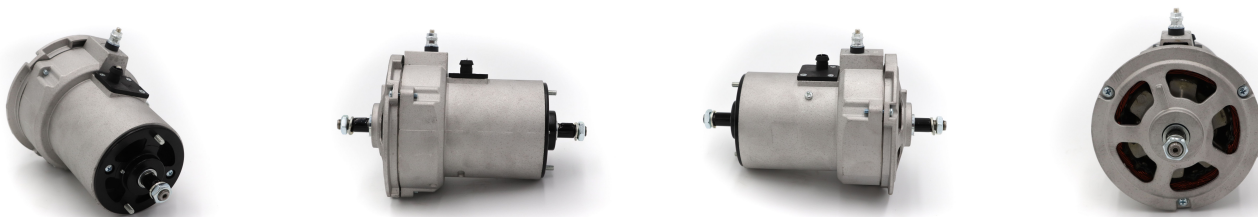

# Performance Alternators

## RAC087

Direct replacement for an original unit.

55 amp unit. Heavy duty, high performance alternator used in many VW applications. Based on an original VW unit

RAC087			
Make	Model	Engine Size	Year
VW	Beetle	1300 1.3	1974 - 1975
VW	Beetle	1303 1.6	1974 - 1979
VW	Transporter T2	1.6	1974 - 1979

RAC087	
Item	Value
Amps	55 A
Shaft diameter	12 mm
Voltage	12 V
Weight	4.60 kg
Wiring configuration	STUD TYPE
FITS	
Year	
1974 - 1975	
1974 - 1979	
1974 - 1979	