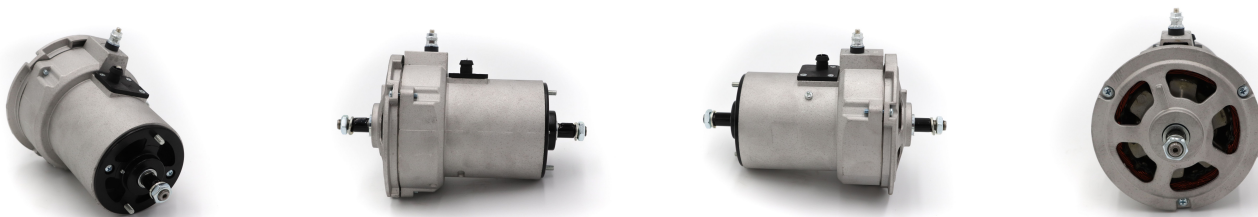

Performance Alternators

RAC086

Direct replacement for an original unit.

75 amp unit. Heavy duty, high performance alternator used in many VW applications. Based on an original VW unit

RAC086			
Make	Model	Engine Size	Year
VW	Beetle	1300 1.3	- 1974
VW	Beetle	1303 1.6	1973 - 1974
VW	Transporter T2	1.6	1973 - 1974

RAC086	
Item	Value
Amps	75 A
Shaft diameter	12 mm
Voltage	12 V
Weight	4.70 kg
Wiring configuration	STUD TYPE
FITS	
Year	
- 1974	
1973 - 1974	
1973 - 1974	