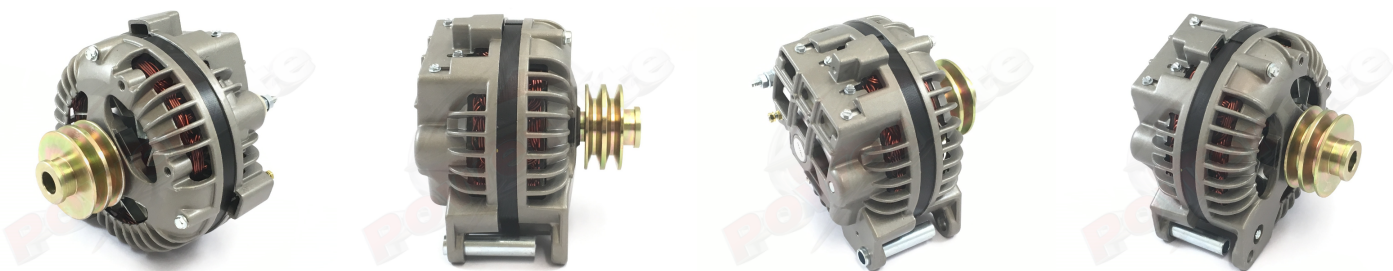

# Performance Alternators

## RAC085

Chrysler, Dodge, Plymouth & Jenson Interceptor Alternator

Chrysler, Dodge, Plymouth & Jenson Interceptor 100 amp alternator. High performance, durable alternator with internal fan for extra cooling.

RAC085	
Item	Value
Amps	100 A
Shaft diameter	17 mm
Voltage	12 V
Weight	6.90 kg
Wiring configuration	STUD TYPE