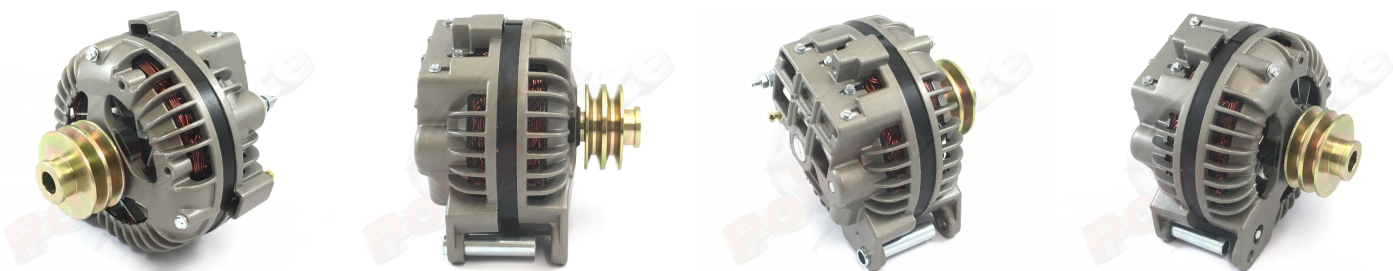

Performance Alternators

RAC085

Chrysler, Dodge, Plymouth & Jenson Interceptor Alternator

Chrysler, Dodge, Plymouth & Jenson Interceptor 100 amp alternator. High performance, durable alternator with internal fan for extra cooling.

RAC085	
Item	Value
Amps	100 A
Shaft diameter	17 mm
Voltage	12 V
Weight	6.90 kg
Wiring configuration	STUD TYPE