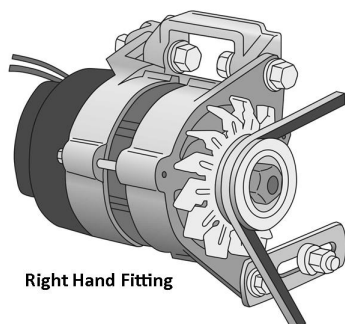

ALTERNATORS

PCA00226LUC

Genuine OE remanufactured A115 Lucas type "right hand" alternator with original Lucas cap - Upgrade for PCA00100
Genuine OE remanufactured A115 Lucas type "right hand" alternator, complete with OE Lucas cap. This unit is suitable for multiple British Classic applications. It is a fully remanufactured ORIGINAL unit, not a copy and is available as an outright sale - no exchange core required! Negative Earth only. GXE2206

PCA00226LUC

Item	Value
Amps	45A
Weight	3.10 kg
Polarity	Negative
Voltage	12V