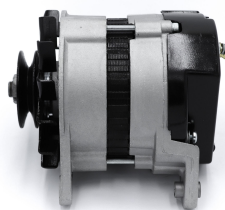

ALTERNATORS

PCA00226LUC

Genuine OE remanufactured A115 Lucas type "right hand" alternator with original Lucas cap - Upgrade for PCA00100
Genuine OE remanufactured A115 Lucas type "right hand" alternator, complete with OE Lucas cap. This unit is suitable for multiple British Classic applications. It is a fully remanufactured ORIGINAL unit, not a copy and is available as an outright sale - no exchange core required! Negative Earth only. GXE2206

PCA00226LUC

Item	Value
Amps	45A
Weight	3.10 kg
Polarity	Negative
Voltage	12V