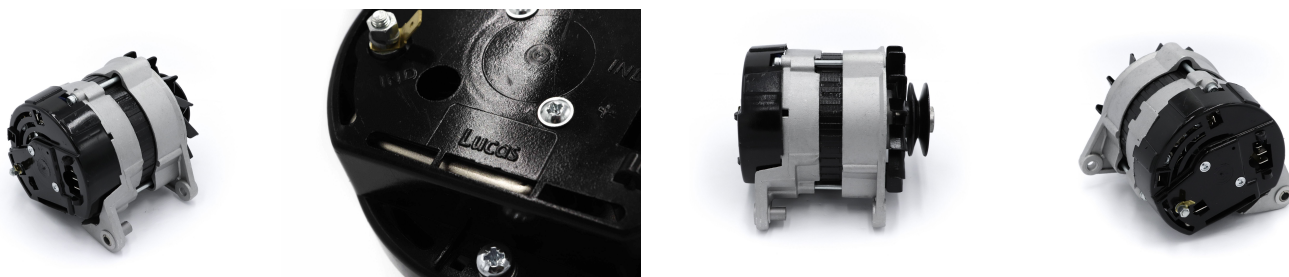

## PCA00147LUC

Genuine OE remanufactured A115 Lucas type "left hand" alternator with original Lucas cap.

Genuine OE remanufactured A115 Lucas type "left hand" alternator complete with OE Lucas cap. This unit is suitable for Triumph TR2 to TR4A. This is a fully remanufactured ORIGINAL unit, not a copy and is available as an outright sale - no exchange core required! Upgrade for PCA00101

### PCA00147LUC

| Item     | Value    |
|----------|----------|
| Amps     | 45A      |
| Weight   | 3.10 kg  |
| Polarity | Negative |
| Voltage  | 12V      |